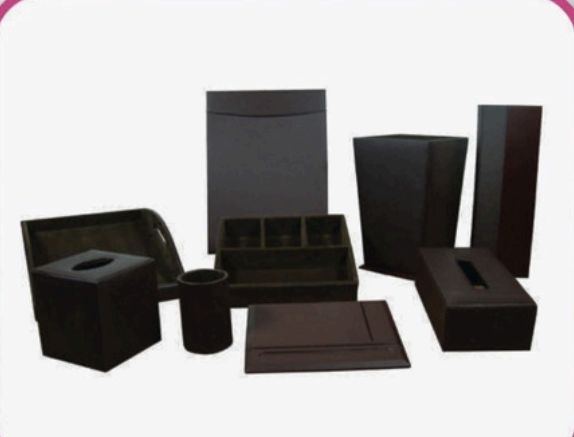

Iron Board with Mesh Bottom, Foldable
Iron Organizer, Wall Mounted (Black / White)

Ceramic Coffee / Tea Mugs,
(Black / Royal Blue Color)

High-Ball Glass / Gargle Glass :
OCEAN / ARCOROC Brand

Guest-Room / Bath-Room Phone :
Ivory & Black Color

Guest Room Leatherette co-ordinated
Accessories

Bathroom Amenities

Shaving Mirror with LED Light :
8", 3X+1X, All Brass

Weighing Scale :
Transparent Base, Digital LCD Display

Weighing Scale :
Black Color, Digital LCD Display