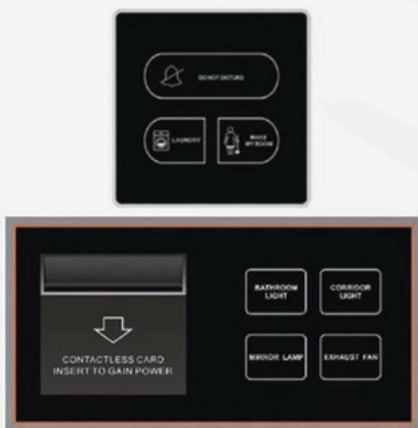

Room Control Panel : Inner Panel /
Combo Inner Panel