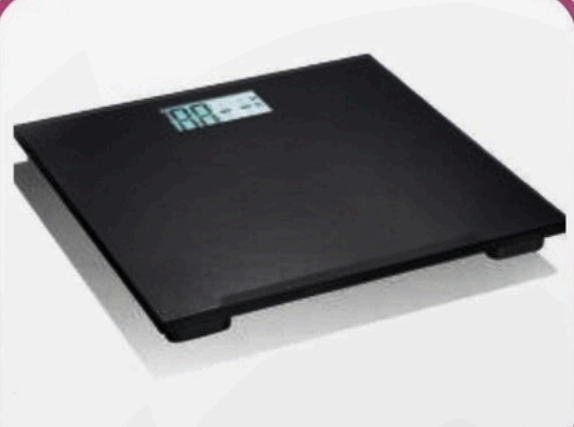

Guest Room Leatherette co-ordinated
Accessories

Bathroom Amenities

Shaving Mirror with LED Light :
8", 3X+1X, All Brass

Weighing Scale :
Transparent Base, Digital LCD Display

Weighing Scale :
Black Color, Digital LCD Display